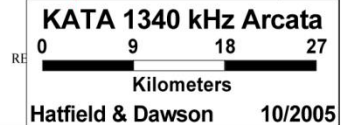

BICOASTAL MEDIA

5640 SOUTH BROADWAY
EUREKA, CA 95503

TEL: 707-442-2000 FAX: 707-443-6848