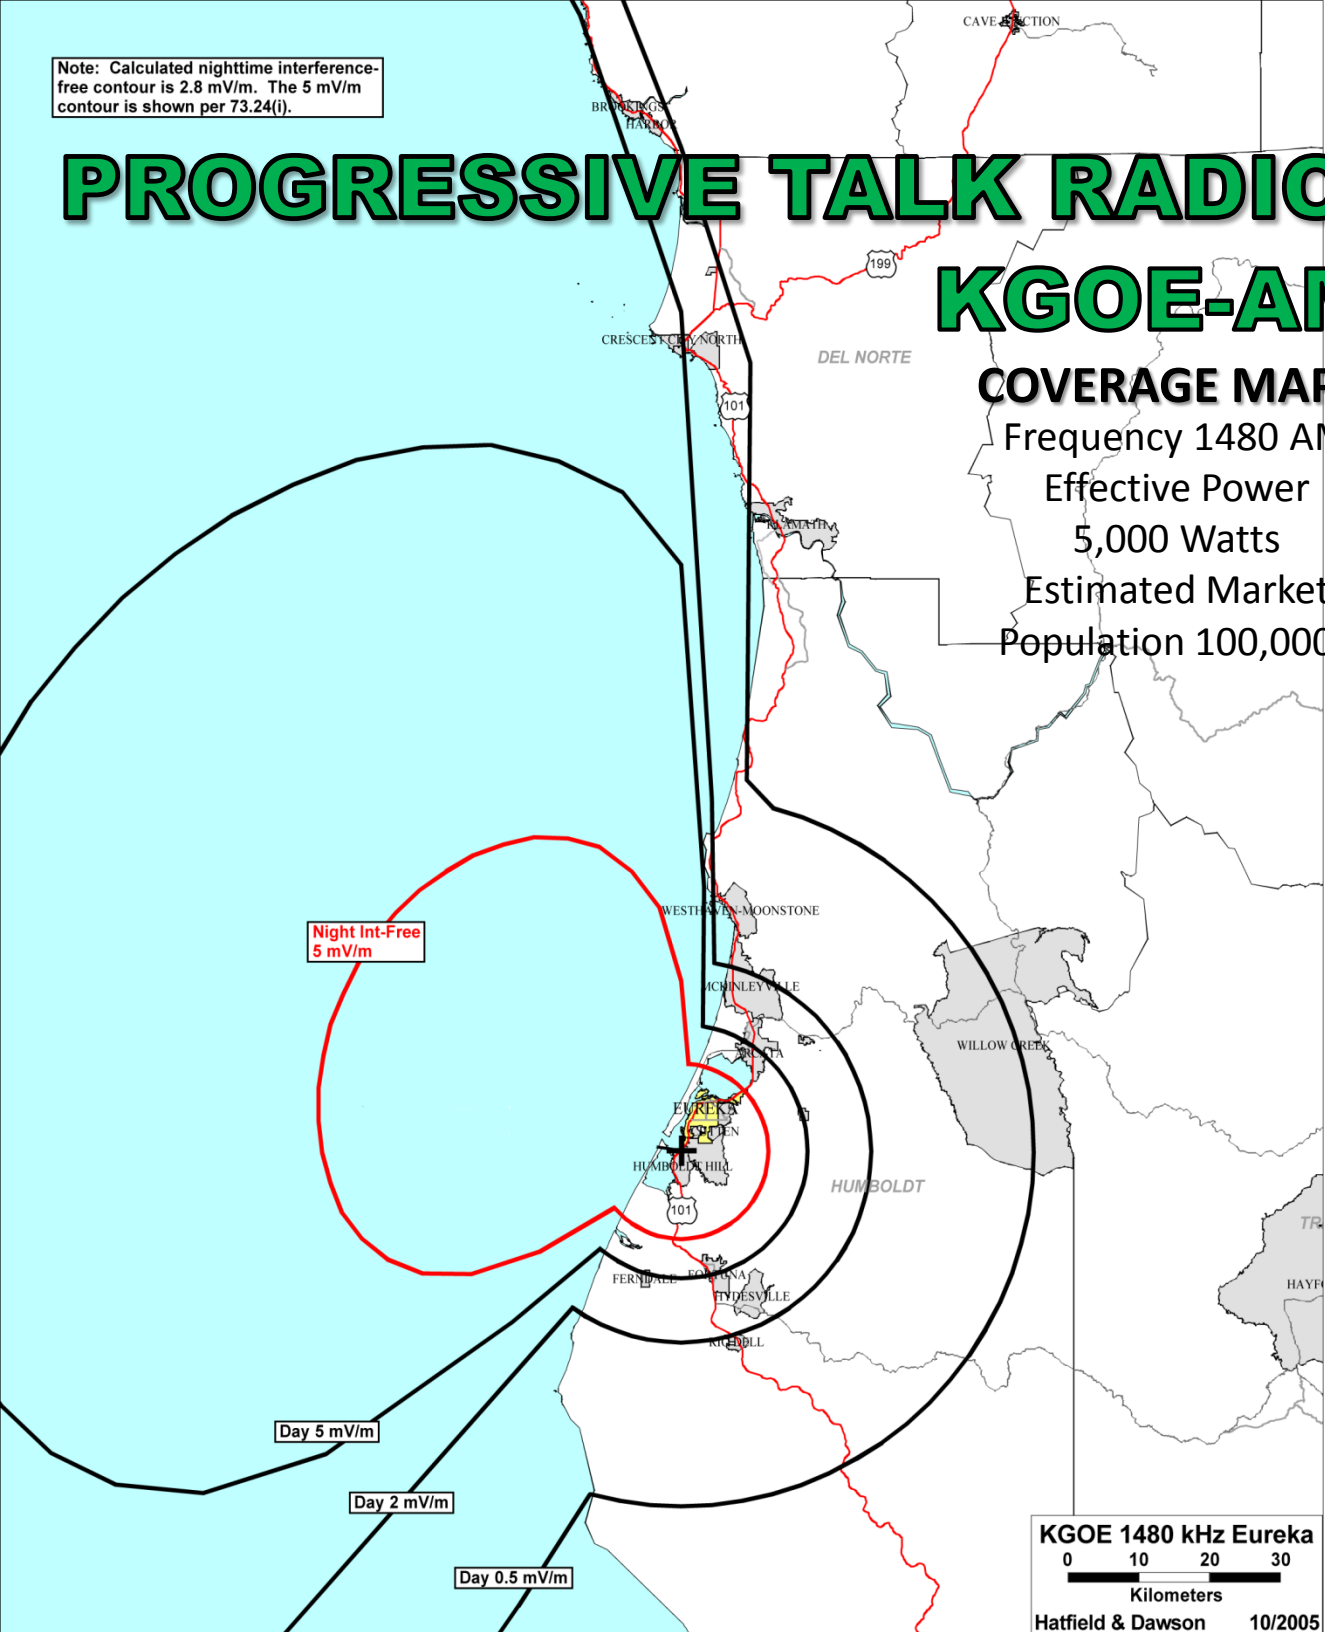

Note: Calculated nighttime interference-free contour is 2.8 mV/m. The 5 mV/m contour is shown per 73.24(i).

# PROGRESSIVE TALK RADIO!

## KGOE-AM

### COVERAGE MAP

Frequency 1480 AM

Effective Power

5,000 Watts

Estimated Market

Population 100,000+

**KGOE**  
News·Talk·Sports  
**1480 AM**