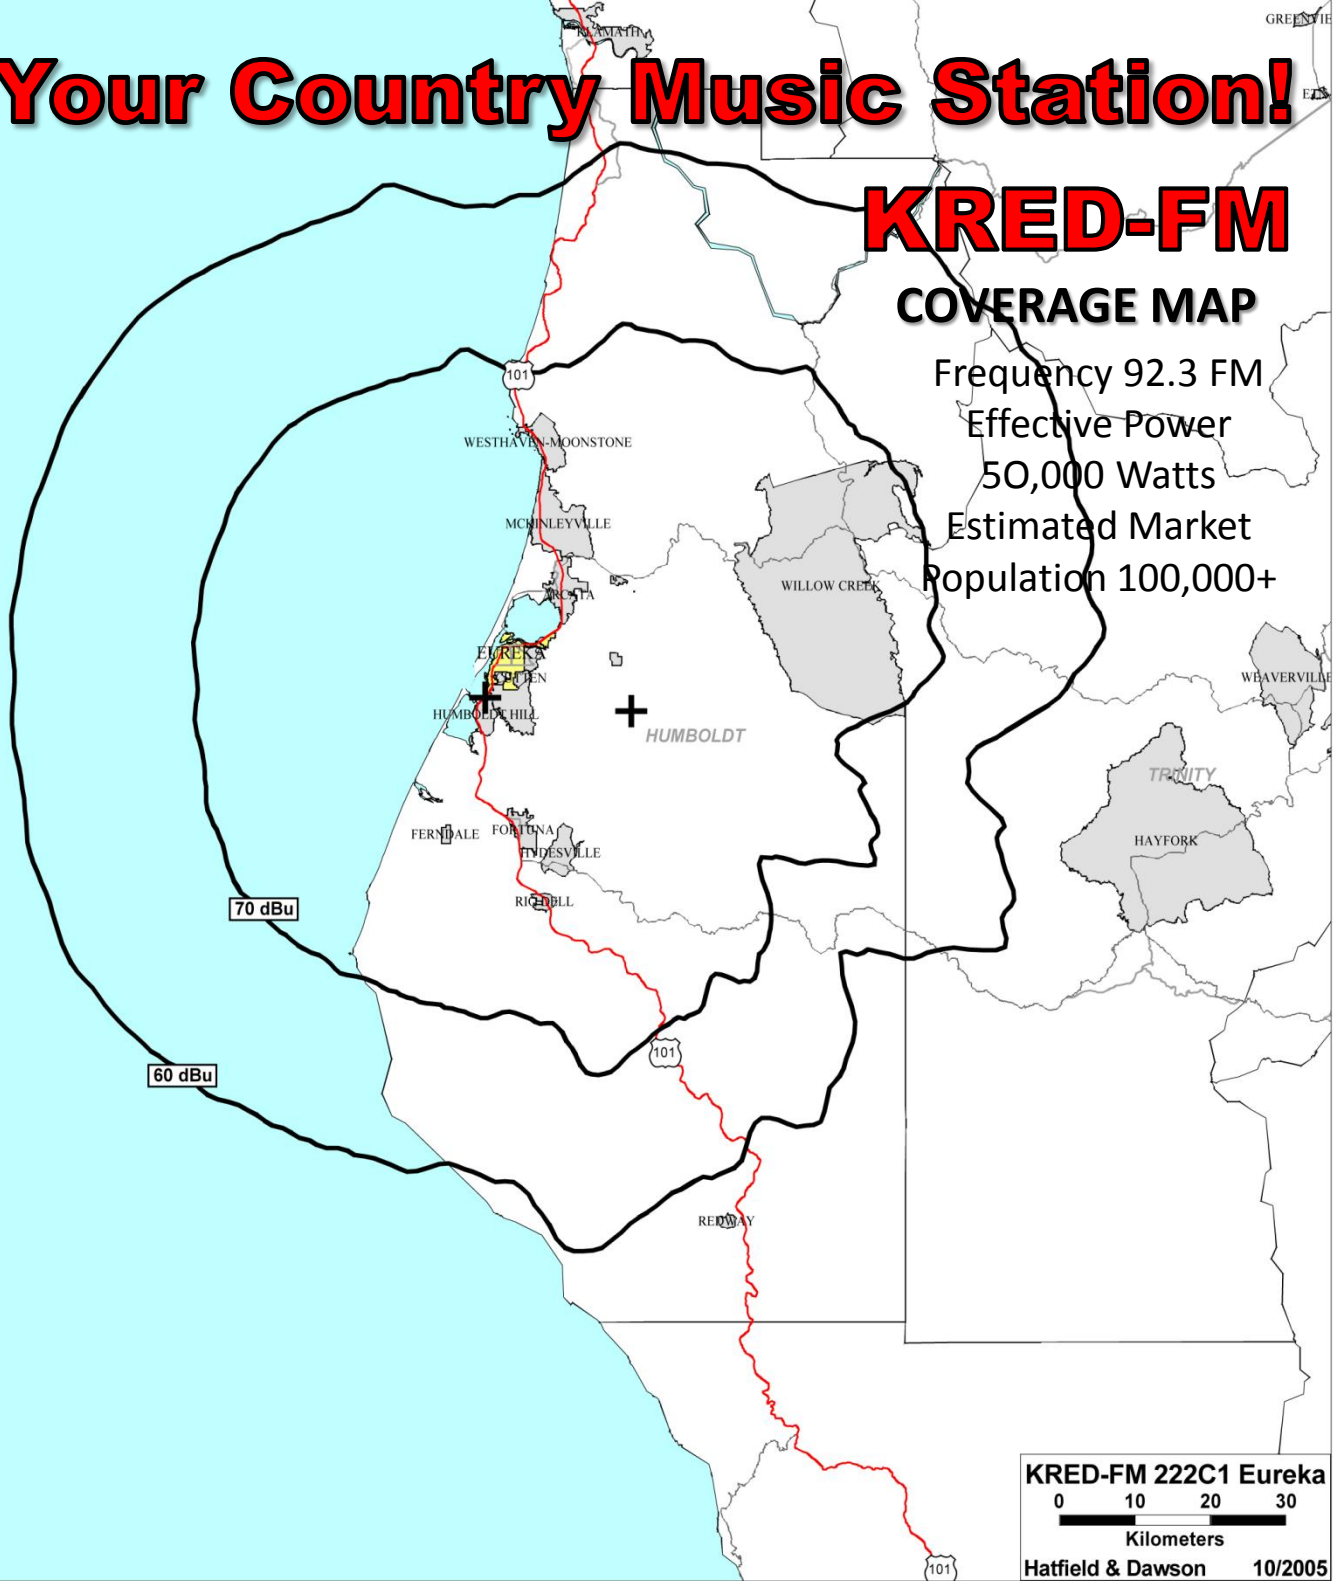

Your Country Music Station!

KRED-FM

COVERAGE MAP

Frequency 92.3 FM

Effective Power

50,000 Watts

Estimated Market

Population 100,000+

BIG RED
COUNTRY
KRED 92.3 FM

BICOASTAL
MEDIA

5640 SOUTH BROADWAY
EUREKA, CA 95503

TEL: 707-442-2000 FAX: 707-443-6848