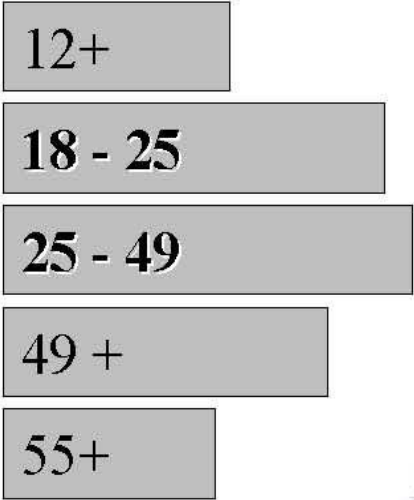

High Energy
Community Involved
Audience Friendly
Topical
Promotional
Dynamic

Bicoastal Media - PO Box - 759 - Lakeport - Ca. - 95453 PH -707-263-6113