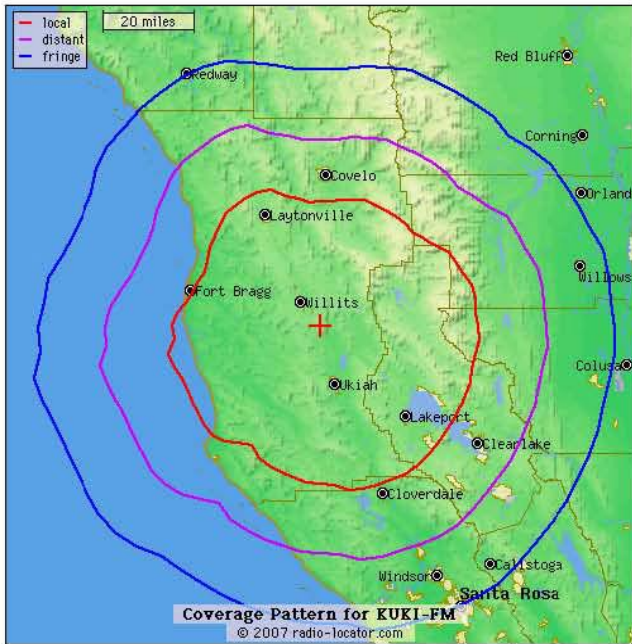

www.kukifm.com

-When you hear the word "heritage", you are hearing KUKI FM.

-True Country is Northern California's longtime audience leaders with home grown personalities and the best country ever recorded.

-Artists like; Dolly Parton, Kenny Rogers, Emmylou Harris, The Oak Ridge Boys and more!

-KUKI FM's daily line up is lead by longtime KUKI Morning host, Roe Edmons.

-KUKI FM offers maximum market coverage with 4 translators that repeat 103.3 FM over both Lake and Mendocino Counties, 107.1 FM in Lake County and 100.9 FM on the coast .